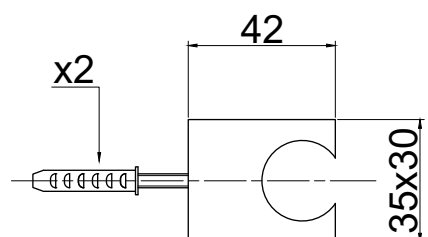

PDA.01.0046.10 CHF 11.50

1. DE Brausenhalter LINE CUBE ABS
2. FR Support de douche LINE CUBE ABS
3. IT Supporto doccia LINE CUBE ABS