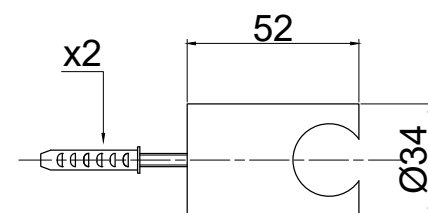

PDA.01.0045.10 CHF 8.50

1. DE Brausenhalter LINE TUBE ABS
2. FR Support de douche LINE TUBE ABS
3. IT Supporto esterno LINE TUBE porta doccetta
   ABS